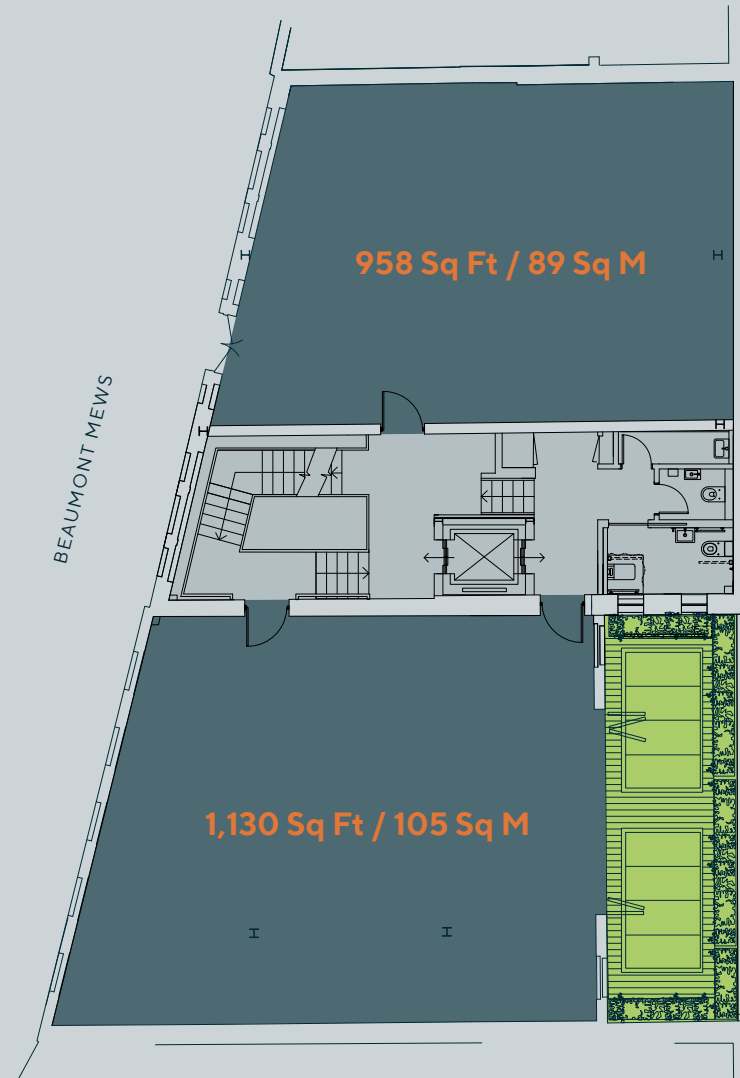

GROUND FLOOR

2,282 Sq Ft / 212 Sq M

Floor	Sq Ft	Sq M
Second	1,593	148
First	2,088	194
Ground	2,282	212
Total	5,963	554

- Lettable Office
- Core

NORTH

Not to scale, for indicative purposes only.

FIRST FLOOR

2,088 Sq Ft / 194 Sq M

Floor	Sq Ft	Sq M
Second	1,593	148
First	2,088	194
Ground	2,282	212
Total	5,963	554

- Lettable Office
- Core
- Terrace

NORTH

Not to scale, for indicative purposes only.

SECOND FLOOR

1,593 Sq Ft / 148 Sq M

Floor	Sq Ft	Sq M
Second	1,593	148
First	2,088	194
Ground	2,282	212
Total	5,963	554

- Lettable Office
- Core

NORTH

Not to scale, for indicative purposes only.