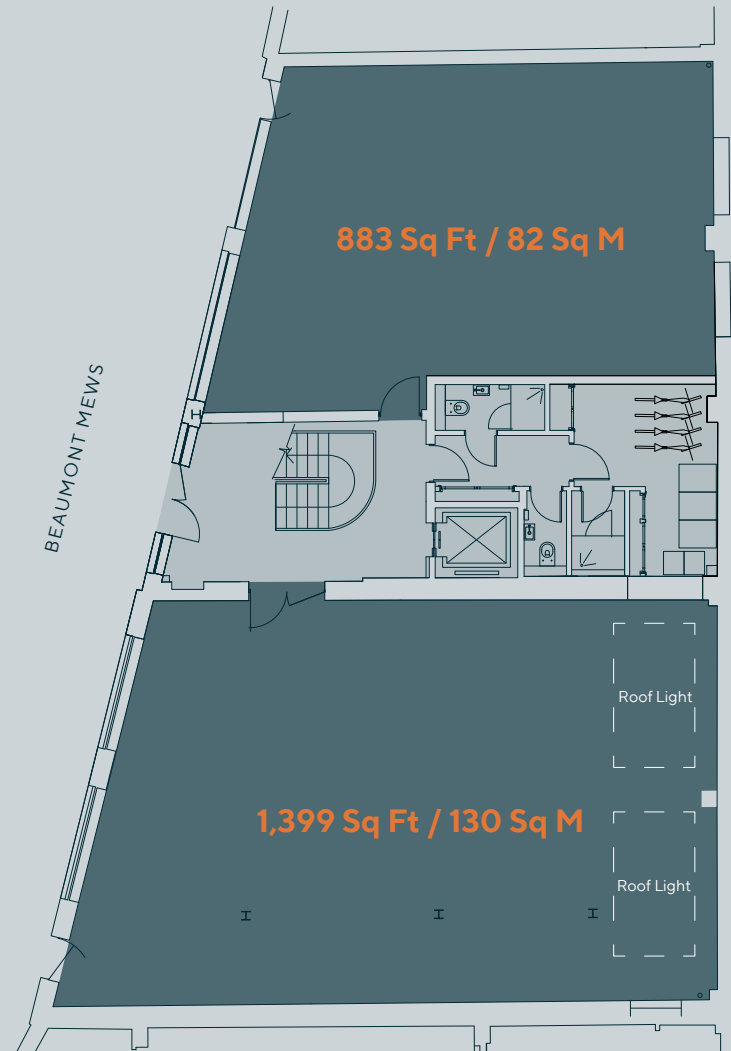

GROUND FLOOR

2,282 Sq Ft / 212 Sq M

Floor	Sq Ft	Sq M
Second	1,593	148
First	2,088	194
Ground	2,282	212
Total	5,963	554

- Lettable Office
- Core

NORTH

Not to scale, for indicative purposes only.

FIRST FLOOR

2,088 Sq Ft / 194 Sq M

Floor	Sq Ft	Sq M
Second	1,593	148
First	2,088	194
Ground	2,282	212
Total	5,963	554

- Lettable Office
- Core
- Terrace

NORTH

Not to scale, for indicative purposes only.

SECOND FLOOR

1,593 Sq Ft / 148 Sq M

Floor	Sq Ft	Sq M
Second	1,593	148
First	2,088	194
Ground	2,282	212
Total	5,963	554

- Lettable Office
- Core

NORTH

Not to scale, for indicative purposes only.